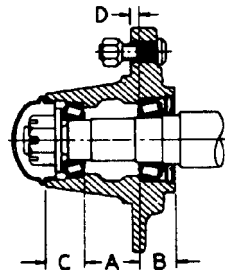

W719

2760 lbs. Capacity - 5 bolt
5.50" Circle - 4" pilot