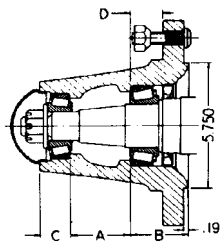

## Hub / Spindle Helpful Information

| Spindle         | Dimensions       | Hub ID. | Hub  | Specifications        |
|-----------------|------------------|---------|------|-----------------------|
| WS669           | 1 5/8" x 10"     | 280610  | W669 | 4 Bolt 1250 lbs. Cap. |
| WS633 / 280700  | 1 5/8" x 10.375" | 280501  | W633 | 4 Bolt 1500 lbs. Cap. |
| WS709 / 280710  | 1 3/4" x 11.5"   | 280511  | W719 | 5 Bolt 2760 lbs. Cap. |
| WS888A / 280720 | 1 3/4" x 12.5"   | 280551  | W888 | 6 Bolt 3560 lbs. Cap. |
| WS888B          | 2" x 14"         | 280551  | W888 | 6 Bolt 3560 lbs. Cap. |
| WS783 / 289510  | 2" x 12.94"      | 289011  | W783 | 6 Bolt 4570 lbs. Cap. |
| WS803           | 2.5" x 15.438"   | 280581  | W803 | 6 Bolt 4910 lbs. Cap. |
| WS778 / 280731  | 2.12" x 15.438"  |         | W778 | 8 Bolt 4910 lbs. Cap. |
| WS819 / 821     | 2 3/4" x 14.31"  | 280681  | W819 | 8 Bolt 5790 lbs. Cap. |
| WS819 / 280986  |                  |         | W821 | 8 Bolt 5790 lbs. Cap. |

**W736**

1650 lbs. Capacity - 5 bolt  
5" Circle - 4" pilot

**W783**

4570 lbs. Capacity - 6 bolt  
6" Circle - 4.62" pilot

**W778**

4610 lbs. Capacity - 8 bolt  
8" Circle - 6" pilot

**W803**

4910 lbs. Capacity - 6 bolt  
6" Circle - 4.62" pilot